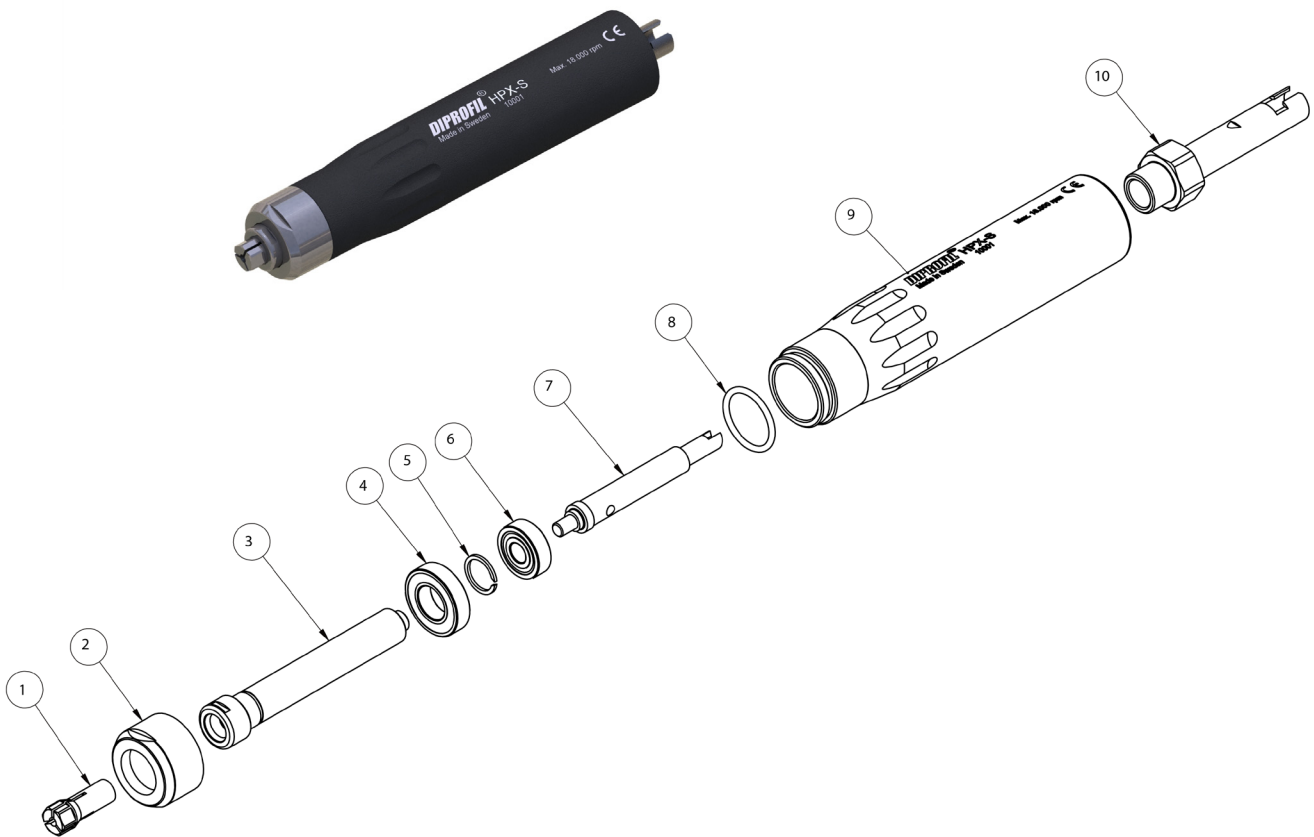

HPX-S - Spare Parts List

Pos.	Item No.	Description
1	HPN-33	Ø 3.0 mm collet
	HPN-32	Ø 6.0 mm collet
	HPN-35	Ø 2.35 mm (3/32") collet
2	HPX-11	Spindle End Cover
3	HPX-10	Spindle
4	44051	Ball Bearing
5	46011	Circlip
6	44030	Ball Bearing
7	FXA-22	Spindle Drive Mounting
8	60514	O-ring
9	HPX-3	Housing
10	HPX-7	Connecting Sleeve