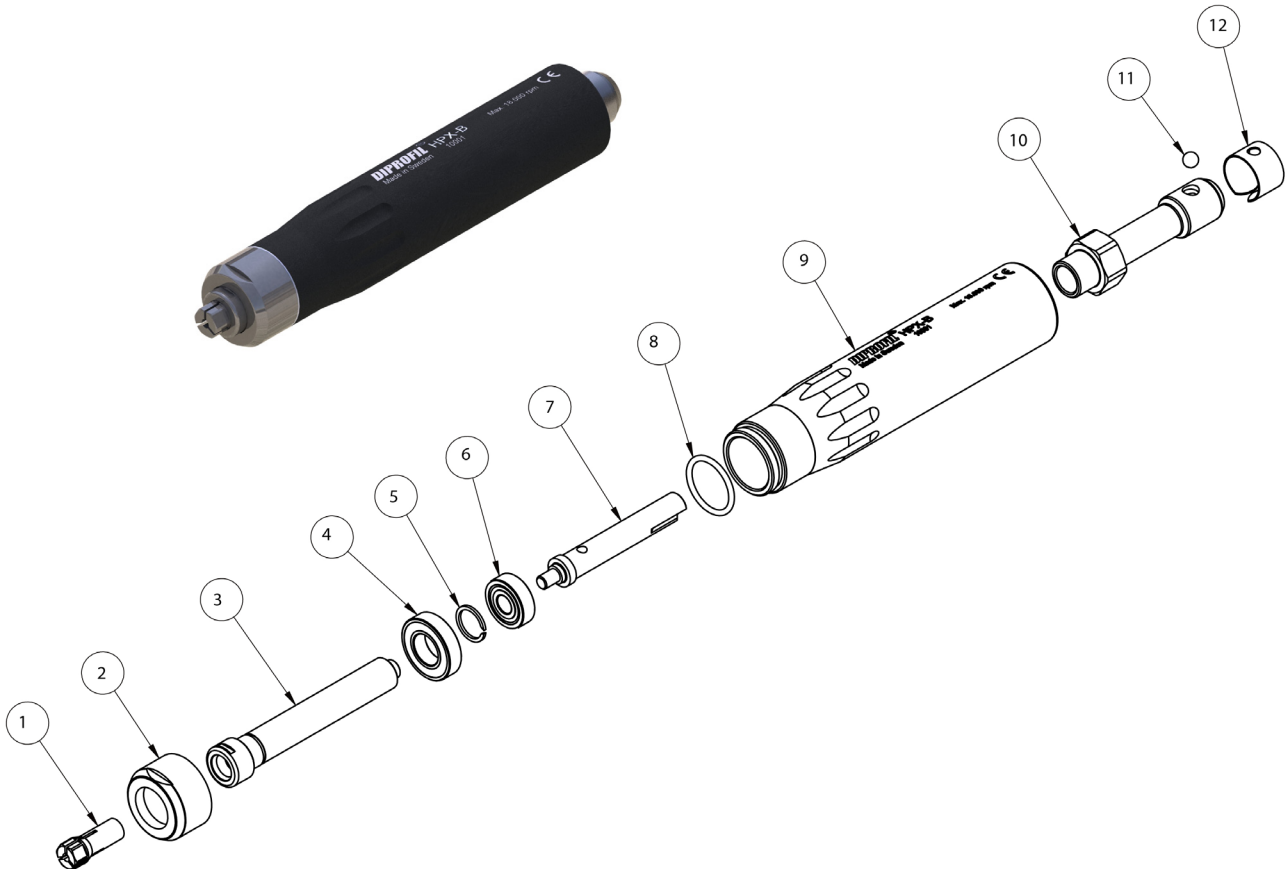

## HPX-B - Spare Parts List

Pos.	Item No.	Description
1	HPN-33	Ø 3.0 mm collet
	HPN-32	Ø 6.0 mm collet
	HPN-35	Ø 2.35 mm (3/32") collet
2	HPX-11	Spindle End Cover
3	HPX-10	Spindle
4	44051	Ball Bearing
5	46011	Circlip
6	44030	Ball Bearing
7	HPX-9	Spindle Drive Mounting
8	60514	O-ring
9	HPX-4	Housing
10	HPX-8	Connecting Sleeve
11	STK-7/32"	Steel Ball
12	FNC-3	Locking Spring