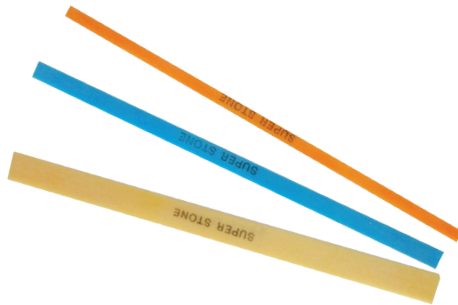

SUPER STONES AND GRINDERS

Ceramic stones for use together with all Diprofil filing and polishing machines, Diprosonic/Ultrasonic machines, or by hand. The Super Stones are recommended for general use when a thin tool is needed, especially on EDM surfaces.

Super Stones

Diprofil Super Stones are available in a length of 150mm. All grit sizes according to US mesh.

Dimension	Grit	Colour	Item number
1 x 2	120	Green	SE 102 L
1 x 2	180	Yellow	SG 102 L
1 x 2	300	Light Brown	SL102 L
1 x 2	400	Orange	SO 102 L
1 x 2	600	Brown	SP 102 L
1 x 2	800	Blue	SB 102 L
1 x 2	1000	White	SW 102 L
1 x 2	1200	Red	SR 102 L
1 x 4	120	Green	SE 104 L
1 x 4	180	Yellow	SG 104 L
1 x 4	300	Light Brown	SL104 L
1 x 4	400	Orange	SO 104 L
1 x 4	600	Brown	SP 104 L
1 x 4	800	Blue	SB 104 L
1 x 4	1000	White	SW 104 L
1 x 4	1200	Red	SR 104 L
1 x 6	120	Green	SE 106 L
1 x 6	180	Yellow	SG 106 L
1 x 6	300	Light Brown	SL106 L
1 x 6	400	Orange	SO 106 L
1 x 6	600	Brown	SP 106 L
1 x 6	800	Blue	SB 106 L
1 x 6	1000	White	SW 106 L
1 x 6	1200	Red	SR 106 L
1 x 10	120	Green	SE 110 L
1 x 10	180	Yellow	SG 110 L
1 x 10	300	Light Brown	SL110 L
1 x 10	400	Orange	SO 110 L
1 x 10	600	Brown	SP 110 L
1 x 10	800	Blue	SB 110 L
1 x 10	1000	White	SW 110 L
1 x 10	1200	Red	SR 110 L

Super Grinders

For use together with rotary handpieces with 3 mm collets as well as all Diprofil filing and polishing machines. The Super Grinders are recommended for general use especially on EDM surfaces. Total length 50 mm.

Dimension	Grit	Colour	Item number
Ø 3 x 50	120	Green	SED 3 A
Ø 3 x 50	180	Yellow	SGD 3 A
Ø 3 x 50	300	Light Brown	SLD 3 A
Ø 3 x 50	400	Orange	SOD 3 A
Ø 3 x 50	600	Brown	SPD 3 A
Ø 3 x 50	800	Blue	SBD 3 A
Ø 3 x 50	1000	White	SWD 3 A
Ø 3 x 50	1200	Red	SRD 3 A