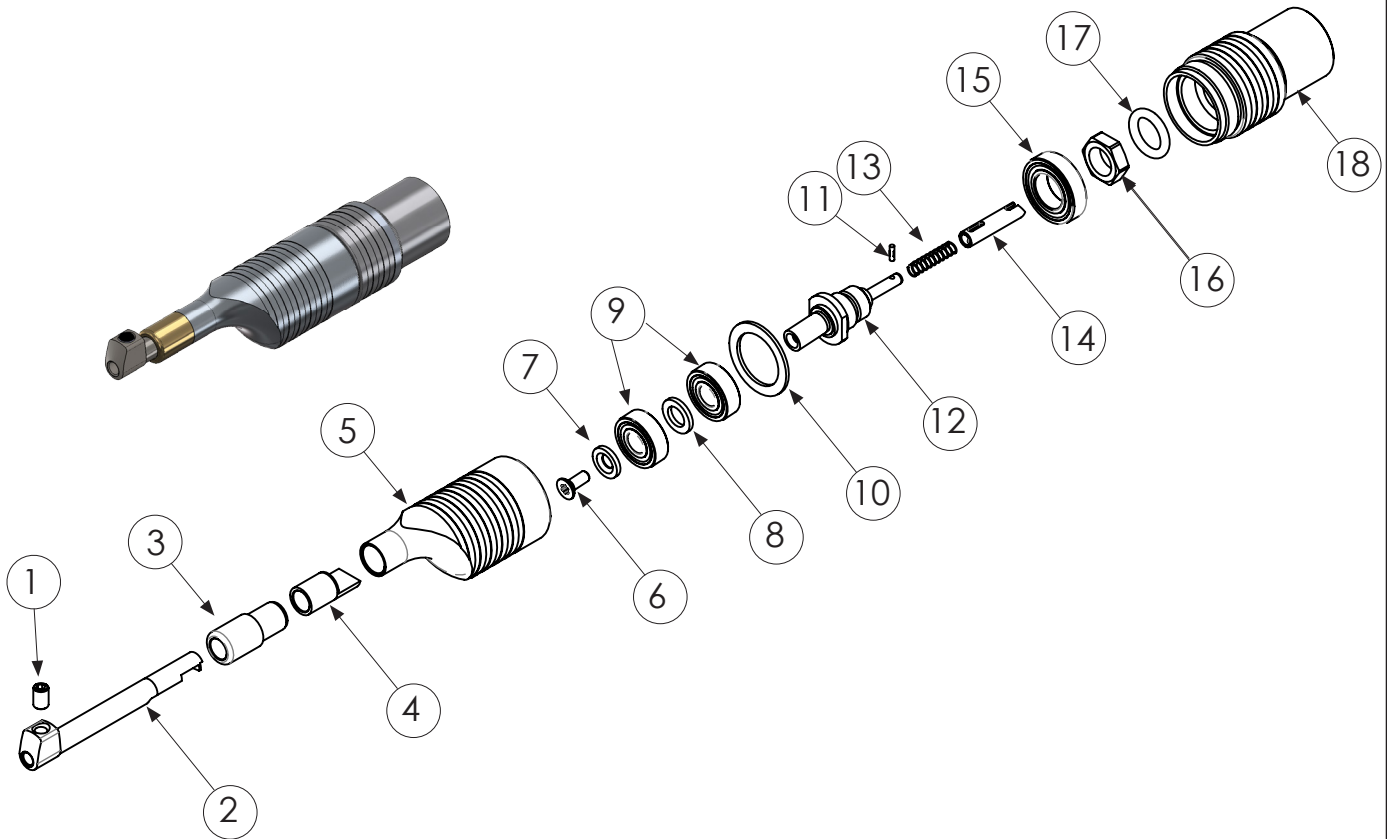

## FMR/I10 Spare Parts List

Pos.	Pcs.	Item No.	Description	Sub-Assembly
1	1	42038	Locking Screw	
2	1	FMR-3	Tool-Holder	
3	1	FMR-73	Guide Steering (Front-piece)	
4	1	FMR-74	Guide Steering (Back-piece)	FMR-2/P
5	1	FMR-1	Housing	
6	1	42039	Screw	
7	1	FMR-7	Bearing Washer	
8	1	FMR-8	Spacer	
9	2	44024	Ball Bearing	
10	1	FMR-9	Washer	
11	1	43014	Pin	
12	1	FMR-24	Main Spindle	
13	1	PDS-9	Spring	
14	1	PDS-5	Clutch	
15	1	44022	Ball Bearing	
16	1	FMR-54	Nut for Main Spindle	
17	1	60506	O-ring	
18	1	FMR-26	Connecting Sleeve	