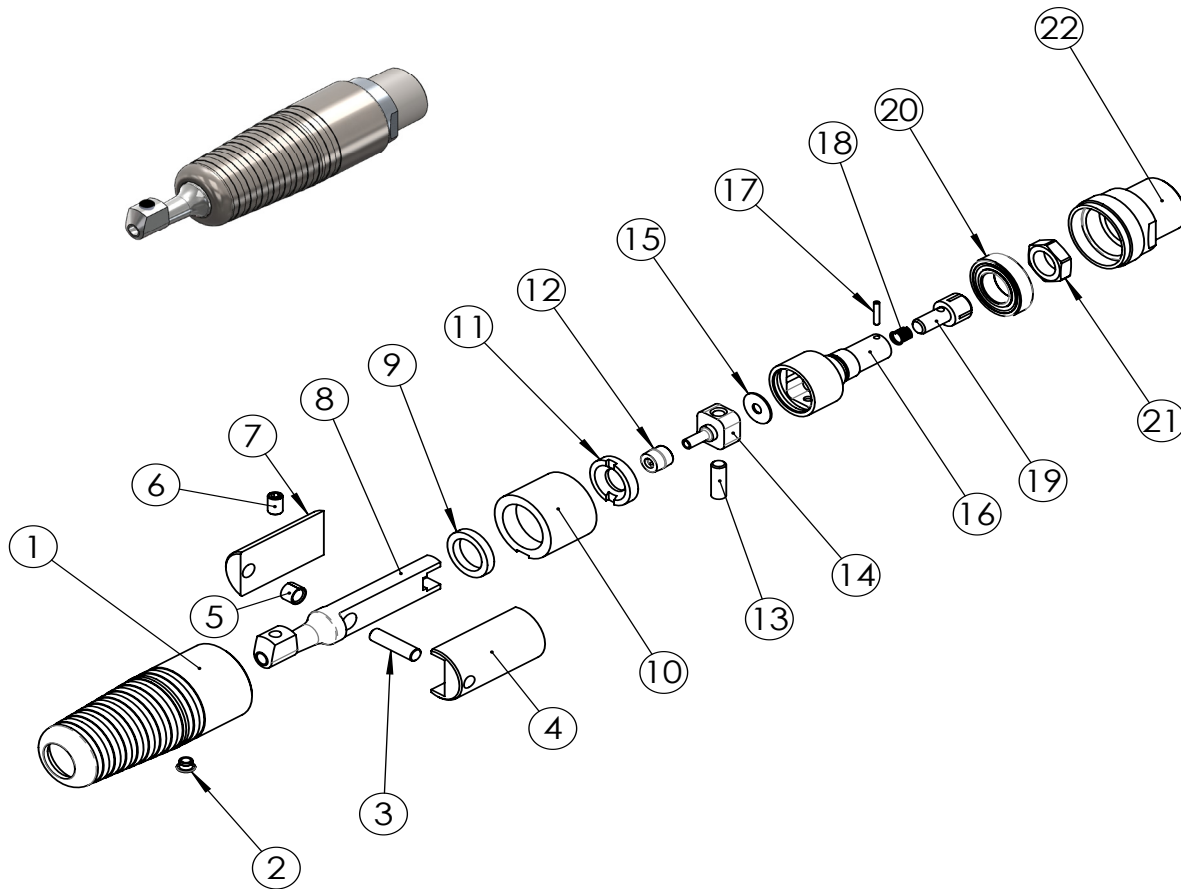

FMV/D - Spare Parts List

Pos.	Pcs.	Item No.	Description
1	1	FMV-1	Housing
2	1	FMV-7	Bushing
3	1	43021	Pin
4	1	FMT-6	Lower Guide Steering
5	1	44028	Bushing
6	1	42038	Locking Screw
7	1	FMT-5	Upper Guide Steering
8	1	FMT-1	Tool-Holder
9	1	FMT-8	Lubricating Felt
10	1	FMV-5	Spacer
11	1	FMV-4	Eye Nut
12	1	FMT-7	Crank Bearing
13	1	FMV-6	Adjusting Screw
14	1	FMV-3	Crank Pin
15	1	41013	Cup Spring
16	1	FMV-2	Main Spindle
17	1	43016	Pin
18	1	41009	Spring
19	1	FMR-38	Spindle Drive Mounting
20	1	44022	Ball Bearing
21	1	FMR-54	Nut for Main Spindle
22	1	FMR-5	Back Piece